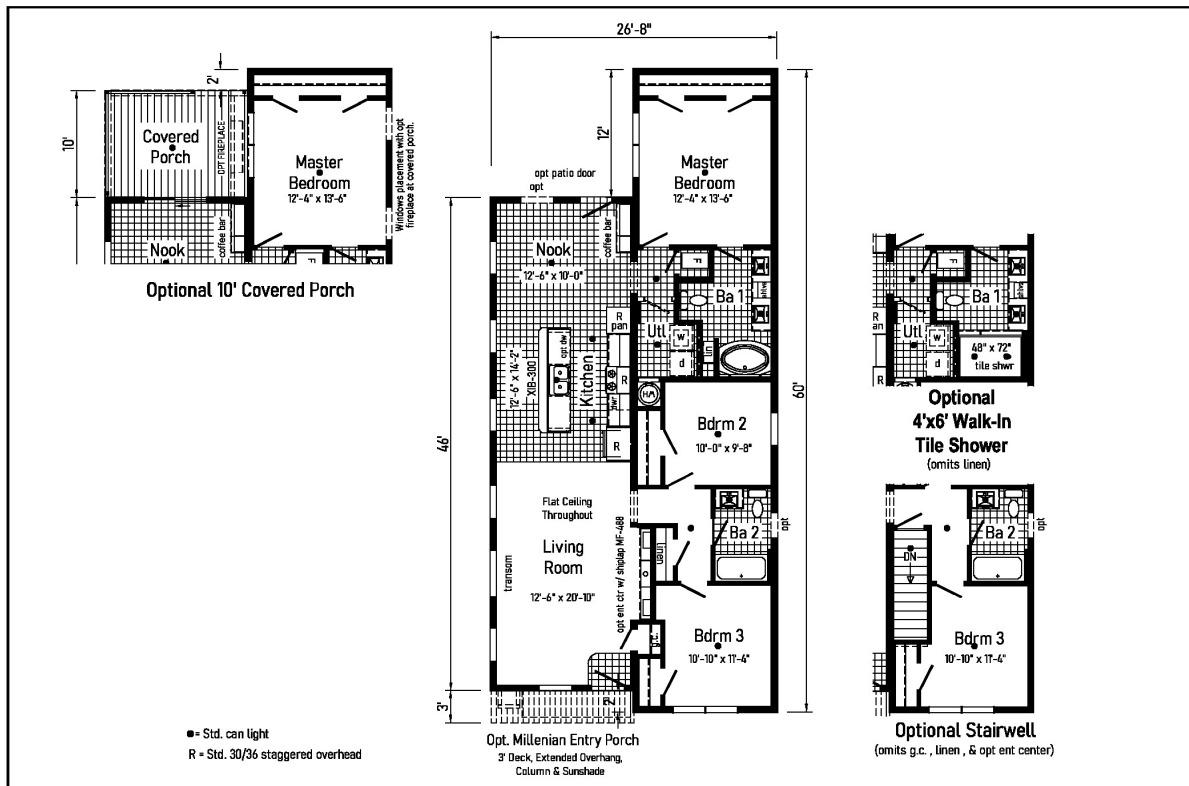

PRINTABLE INFO SHEET

Series: Landmark Millenian
Model: 2LM2802-P Millenian 2

About This Model

Style: / Bedrooms: 3 / Bathrooms: 2 / Square Feet: 1413

CUSTOMER CONTACT

Notes:

PRINTABLE INFO SHEET

Series: Landmark Millenian
 Model: 2LM2802-P Millenian 2

Floorplan

2LM2802-P 2860/46 Approx. 1413 Sq. Ft.

Millenian 2

Builder: Commodore Homes of Indiana	Callout: 2860/46	Revisions: 12/6/23	Scale: 3/32" = 1'-0"	Date: 12/6/22	Cust: -	Model/Eng. No.: 2LM2802-P
Title: Literature		Drawn By: OY	Reference: NONE	Dir: -	S/N: .	LIT

CUSTOMER CONTACT

Notes:

PRINTABLE INFO SHEET

Series: Landmark Millenian
Model: 2LM2802-P Millenian 2

Standards & Features

Interior

- Smooth Drywall Throughout
- Flat Ceiling Throughout
- Stipple Ceiling
- Coveless Ceiling Joints
- 8' Sidewall Height
- Recessed LED Lighting
- Mortise Door Hinges
- Metal Interior Passage Sets
- Door Stops
- White 2 1/4" Door & Window Casing
- White 3" Baseboard Moulding
- White 2-Panel Doors
- Smoke Detectors with Battery Back-Up
- Wire Shelving in Guest Closet
- Brushed Nickel Interior Hardware

Exterior (continued)

- Raised Panel Shutters on Front Door Side

Kitchen

- Whirlpool Black Deluxe 30" Gas Free Standing Range
- Power Range Hood with Light
- Whirlpool Black 18 Cubic Foot, No-Frost Refrigerator w/ Ice Maker
- Stainless Steel Double Bowl Sink (33x22x8)
- One USB Receptacle