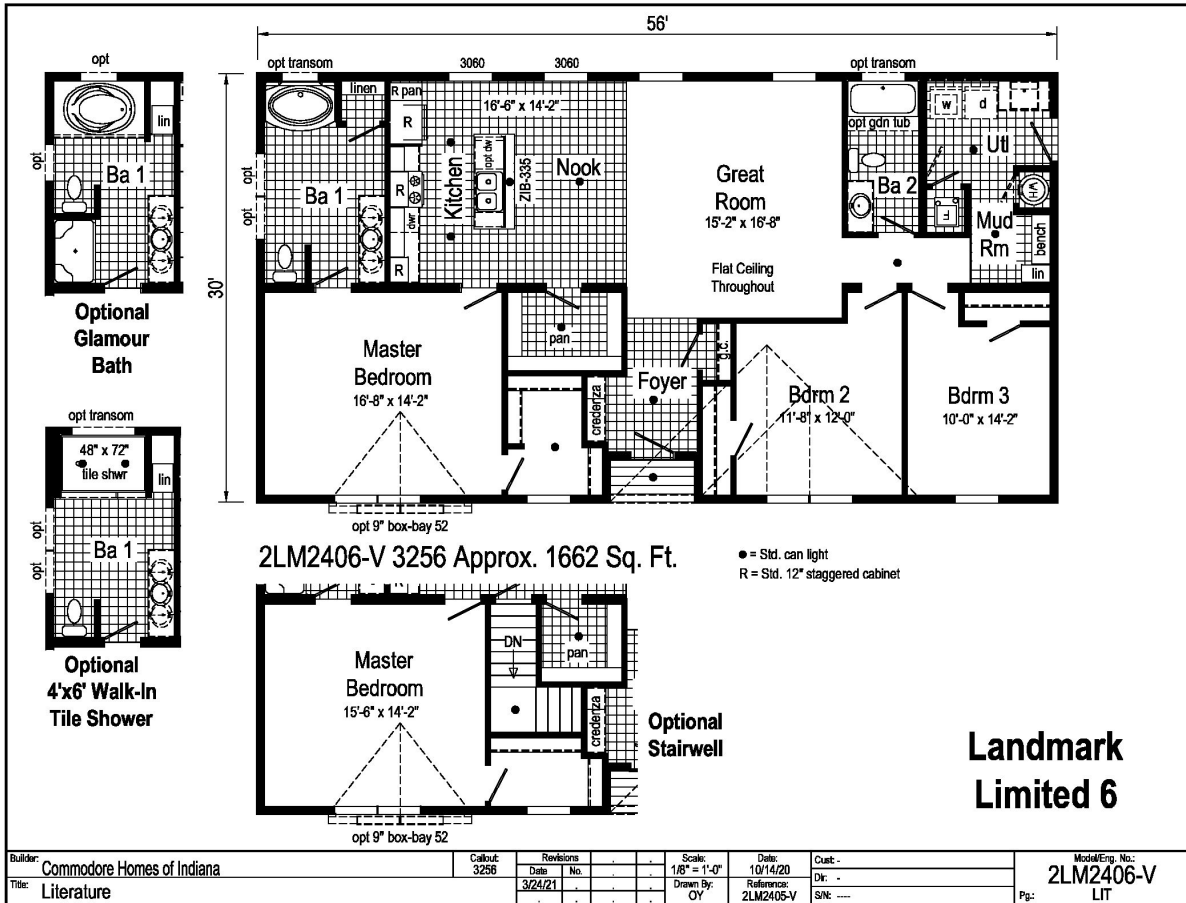

## About This Model

Style: Ranch / Bedrooms: 3 / Bathrooms: 2 / Square Feet: 1662