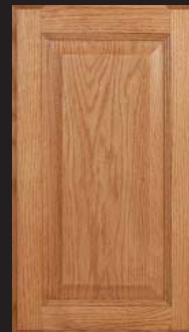

Classic Craft Cabinetry

Commodore Homes of Pennsylvania's
Classic Craft Cabinetry is
KCMA Approved

What does that mean?

This means that Classic Craft Cabinetry built at Commodore Homes of Pennsylvania meet the same rigorous KCMA standards as all other leading cabinet manufacturers. These cabinets go through a series of tests to measure structural integrity of the cabinets. Cabinet doors and drawers are tested, and even the finish is tested before the KCMA will certify our cabinets.

**Beauty, Quality
and Durability**

Choose the color and style that meets your Hearts Desire!

Georgetown Oak

Flat Cathedral

Flat Square

Raised Panel
Cathedral

Raised Panel
Square

Shaker

Features Include:

- One or Two 3/4" Adjustable Shelves with Finished Edges in Overhead Kitchen Cabinets
- Hidden Hinges on all Cabinetry
- Drawers Extend for Maximum Access
- 3/4" Adjustable Half-Shelf in Base Kitchen Cabinets
- Recessed Toe-Kick for Ease of Working at Cabinet
- Precision-Cut and Dadoed Cabinet Components Ensure Square Cabinets with Superior Strength