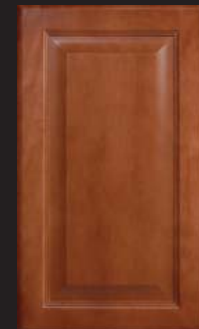

Natural Maple

Raised Panel
Cathedral

Raised Panel
Square

Mocha Maple

Raised Panel
Cathedral

Raised Panel
Square

Our highly skilled craftsmen create premium cabinets sure to enhance the beauty, value and quality of your home. Classic Craft Cabinetry are constructed in conformance with the rigid certification requirements of the Kitchen Cabinet Manufacturer's Association (KCMA). Through on-going tests performed by an experienced, independent laboratory, the KCMA certification program assures you that any cabinet bearing the KCMA seal complies with the rigorous standards set by the American National Standards Institute (ANSI) and KCMA.