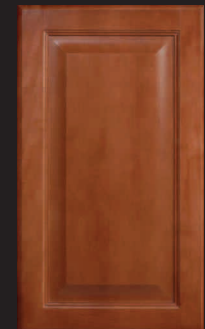

KCMA Approved

Commodore Homes of Pennsylvania's
Cabinetry is
KCMA Approved

What does that mean?

This means that all cabinetry built at Commodore Homes of Pennsylvania meet the same rigorous KCMA standards as all other leading cabinet manufacturers. These cabinets go through a series of tests to measure structural integrity of the cabinets. Cabinet doors and drawers are tested, and even the finish is tested before the KCMA will certify our cabinets.

Natural Maple

Raised Panel
Cathedral

Raised Panel
Square

Mocha Maple

Raised Panel
Cathedral

Raised Panel
Square

Our highly skilled craftsmen create premium cabinets sure to enhance the beauty, value and quality of your home. Commodore Homes of Pennsylvania's cabinets are constructed in conformance with the rigid certification requirements of the Kitchen Cabinet Manufacturer's Association (KCMA). Through on-going tests performed by an experienced, independent laboratory, the KCMA certification program assures you that any cabinet bearing the KCMA seal complies with the rigorous standards set by the American National Standards Institute (ANSI) and KCMA.