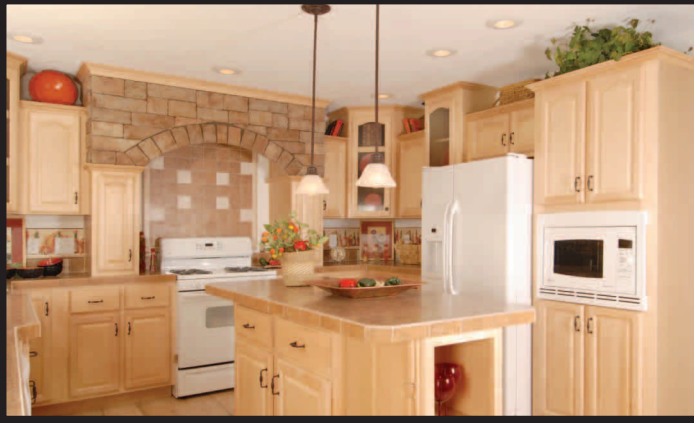

KCMA Approved

Commodore Homes of Pennsylvania's
Cabinetry is
KCMA Approved

What does that mean?

This means that all cabinetry built at Commodore Homes of Pennsylvania meet the same rigorous KCMA standards as all other leading cabinet manufacturers. These cabinets go through a series of tests to measure structural integrity of the cabinets. Cabinet doors and drawers are tested, and even the finish is tested before the KCMA will certify our cabinets.

Features Include:

- One or Two 3/4" Adjustable Shelves with Finished Edges in Overhead Kitchen Cabinets
- Hidden Hinges on all Cabinetry
- Drawers Extend for Maximum Access
- 3/4" Adjustable Half-Shelf in Base Kitchen Cabinets
- Recessed Toe-Kick for Ease of Working at Cabinet
- Precision-Cut and Dadoed Cabinet Components Ensure Square Cabinets with Superior Strength

Natural Maple

Raised Panel
Cathedral

Raised Panel
Square

Mocha Maple

Raised Panel
Cathedral

Raised Panel
Square

Our highly skilled craftsmen create premium cabinets sure to enhance the beauty, value and quality of your home. Commodore Homes of Pennsylvania's cabinets are constructed in conformance with the rigid certification requirements of the Kitchen Cabinet Manufacturer's Association (KCMA). Through on-going tests performed by an experienced, independent laboratory, the KCMA certification program assures you that any cabinet bearing the KCMA seal complies with the rigorous standards set by the American National Standards Institute (ANSI) and KCMA.